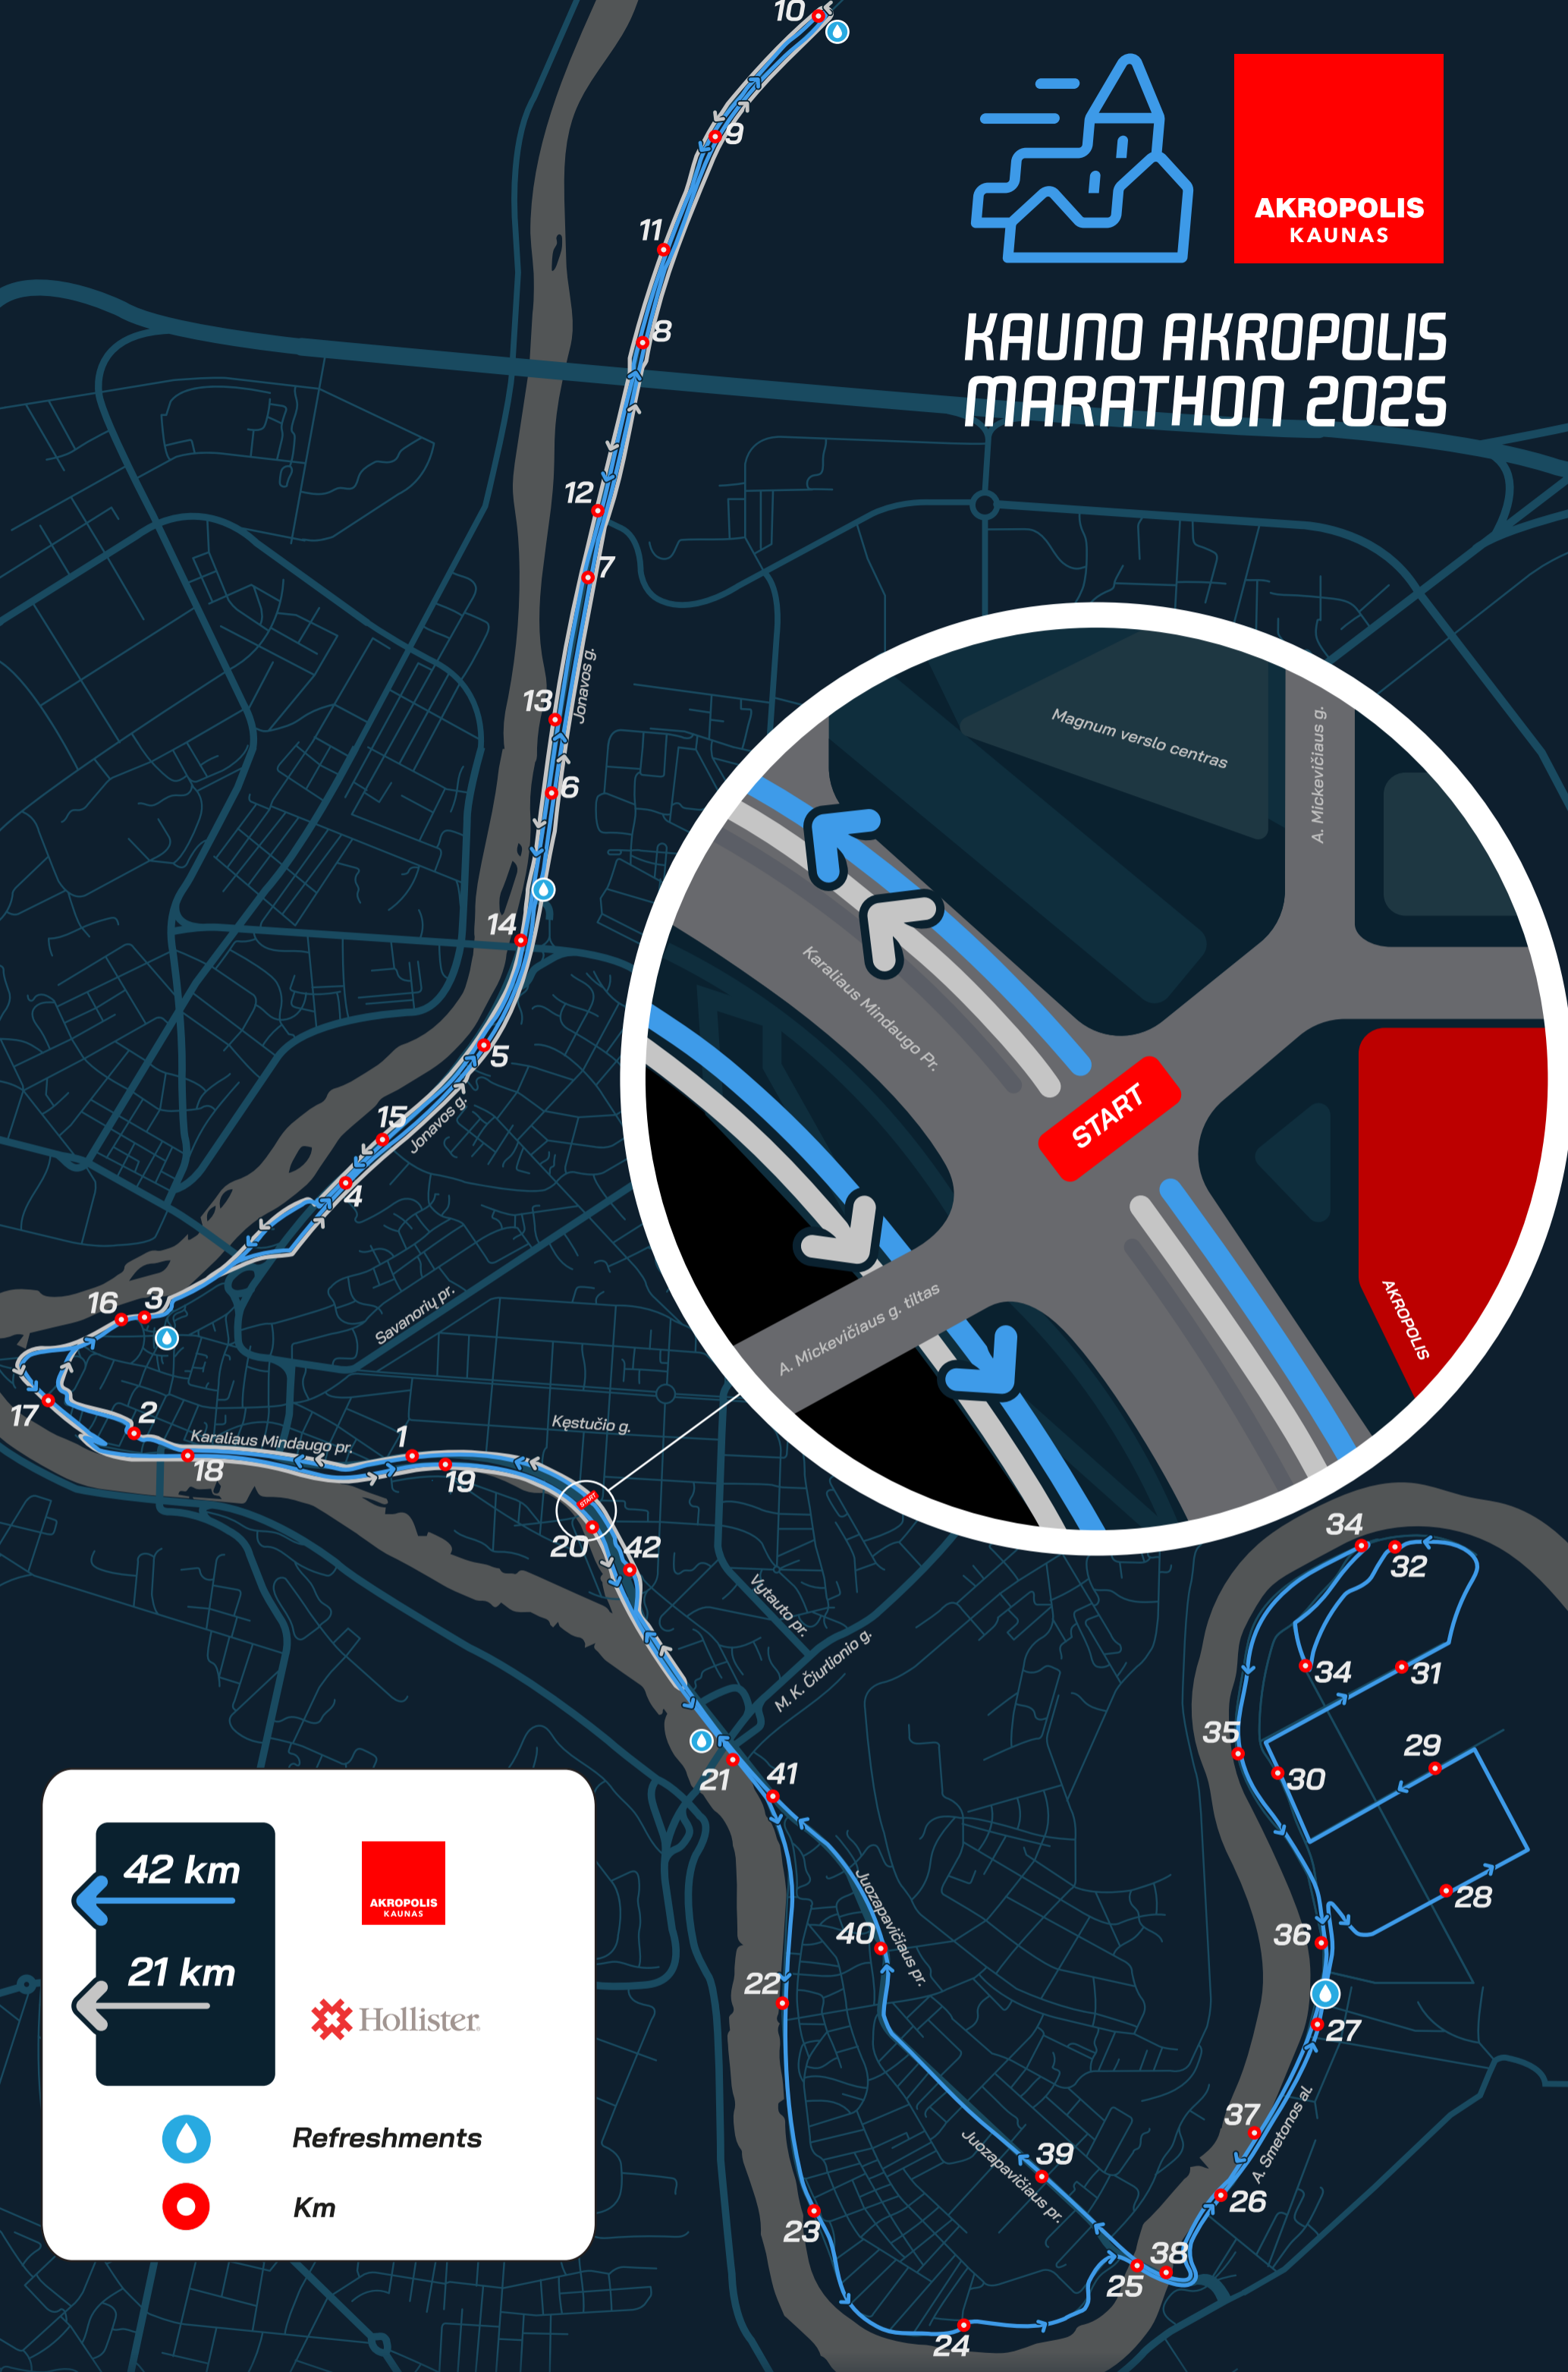

KAUNO AKROPOLIS MARATHON 2025

42 km

21 km

AKROPOLIS KAUNAS

Hollister

Refreshments

Km

0–2 km: smooth asphalt
 2–2,2 km: Old Town cobblestones
 2,2–25,4 km: very smooth asphalt
 25–25,4 km: gravel section, downhill

25,4–37,6 km: park bike paths, small hills
 37,6–38 km: gravel section, uphill
 38–42 km: smooth asphalt
 42 km: bridge for runners