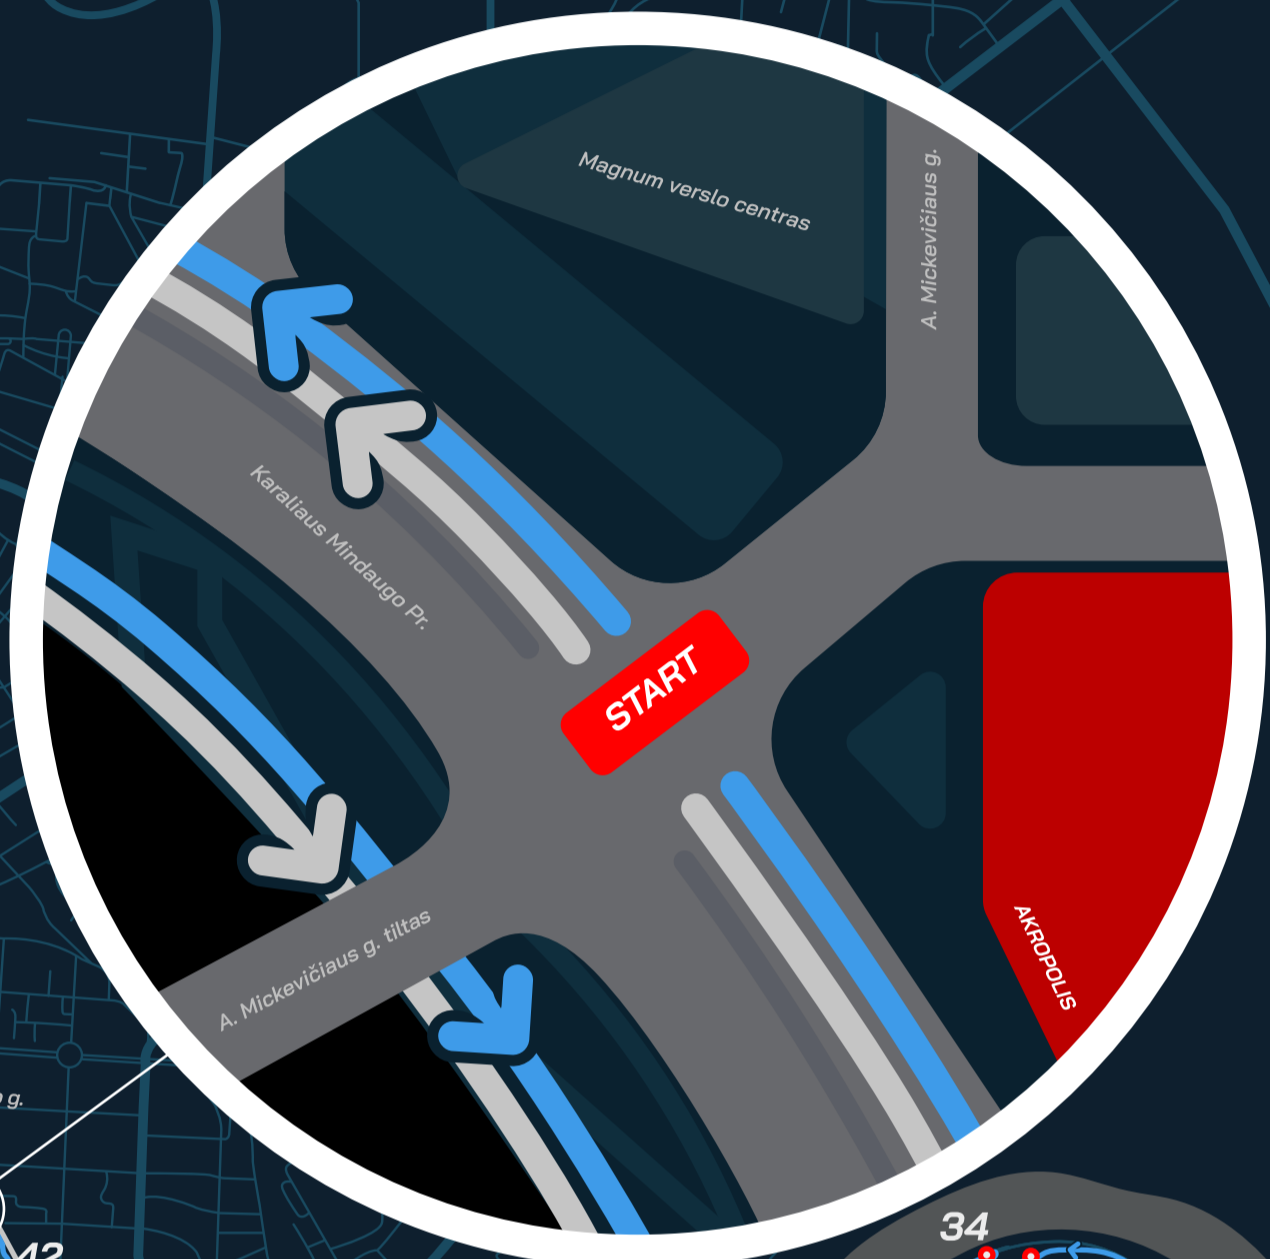

KAUNO AKROPOLIS MARATHON 2025

42 km

21 km

AKROPOLIS KAUNAS

Hollister

Refreshments

Km

0–2 km: smooth asphalt
 2–2,2 km: Old Town cobblestones
 2,2–25,4 km: very smooth asphalt
 25–25,4 km: gravel section, downhill

25,4–37,6 km: park bike paths, small hills
 37,6–38 km: gravel section, uphill
 38–42 km: smooth asphalt
 42 km: bridge for runners