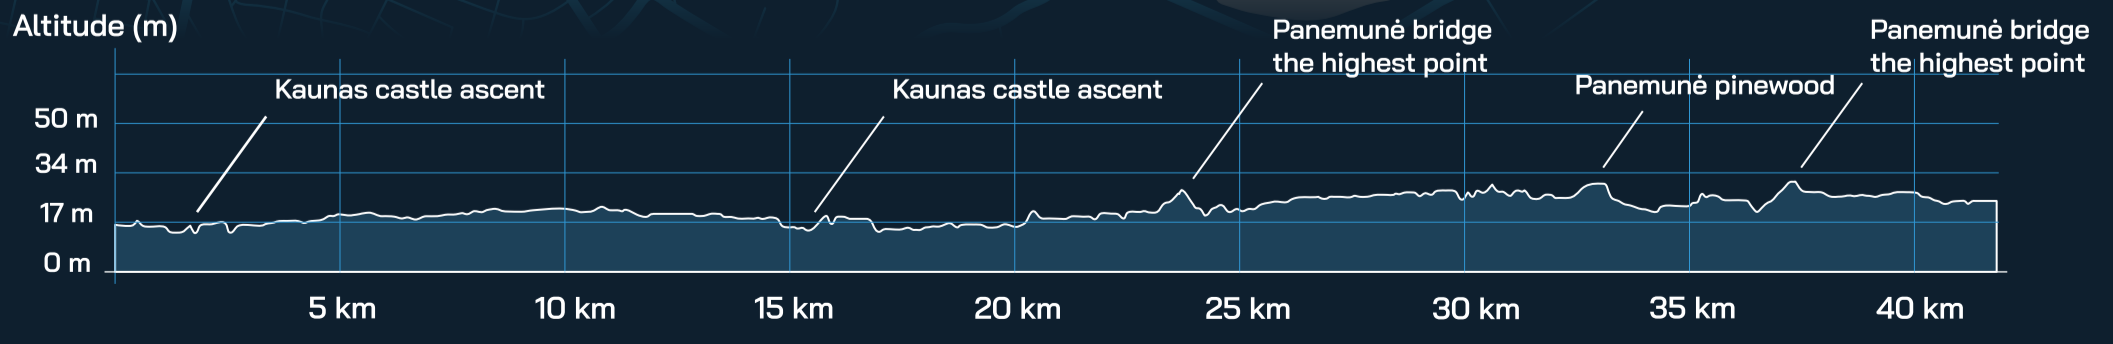

KAUNO AKROPOLIS MARATHON 2025

42 km

21 km

AKROPOLIS KAUNAS

Hollister

Refreshments

Km

0–2 km: smooth asphalt
 2–2,2 km: Old Town cobblestones
 2,2–25,4 km: very smooth asphalt
 25–25,4 km: gravel section, downhill

25,4–37,6 km: park bike paths, small hills
 37,6–38 km: gravel section, uphill
 38–42 km: smooth asphalt
 42 km: bridge for runners